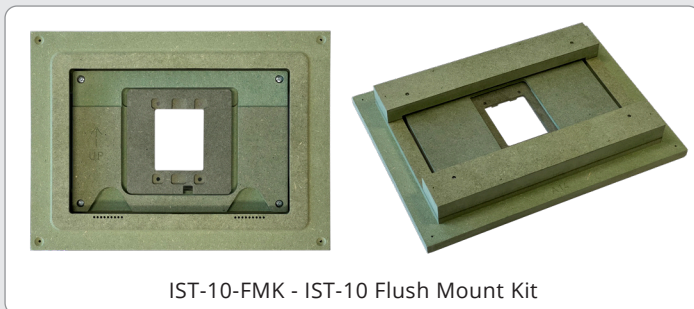

Accessories (sold separately)

IST Stand Kit - Table Stand

IST-10-FMK - IST-10 Flush Mount Kit

IST-10 - 10" Intelligent Surface Touchpanel

The new IST-10 touchpanel elevates system control in all commercial and residential settings. It starts with a hi-resolution 10" capacitive-touch screen with a 1920x1200 resolution with true-black display filter for exceptional clarity. With an ultra-thin bezel and a near-flush mount (just 0.47"/ 12mm off the wall), the IST-10 makes an elegant statement in landscape or portrait mount, while the optional stand enables tabletop and countertop convenience. Built-in 10/100 Base-T Ethernet with PoE enables seamless two-way system control, video, and remote programming.

With its included mounting brackets, the IST-10 mounts easily in a US single gang or double gang box and is compatible with standard wall boxes in most countries.

Key Features

- Hi-resolution 10" capacitive-touch screen (1920x1200) with ultra-thin bezel.
- Near-flush mount (just 0.47"/ 12mm off the wall).
- Ethernet and Wi-Fi options for control and communication.
- PoE or 12V DC power options.
- Exceptional video streaming and two-way intercom at H.264 or H.265 format.
- Hi-res privacy ensured 2MP camera.
- Dual speakers and far-field microphone array (with mute button).
- Proximity and ambient light sensors.
- Tabletop stand option.
- Portrait or landscape with auto-rotate.